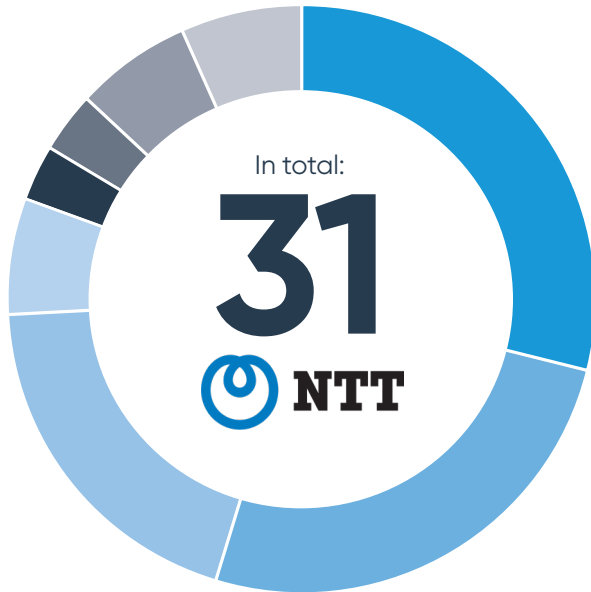

Case study of partnership with NTT

Total placements since April 2023

	2024	2023	Total
Construction	2	7	9
Design & Engineering	5	3	8
Tech Ops	2	4	6
H&S	2	0	2
Real Estate	1	0	1
Pre-Sales	1	0	1
Business Operations	1	1	2
Energy & Sustainability	0	2	2
	14	17	31
	£250,000	£276,000	£526,000