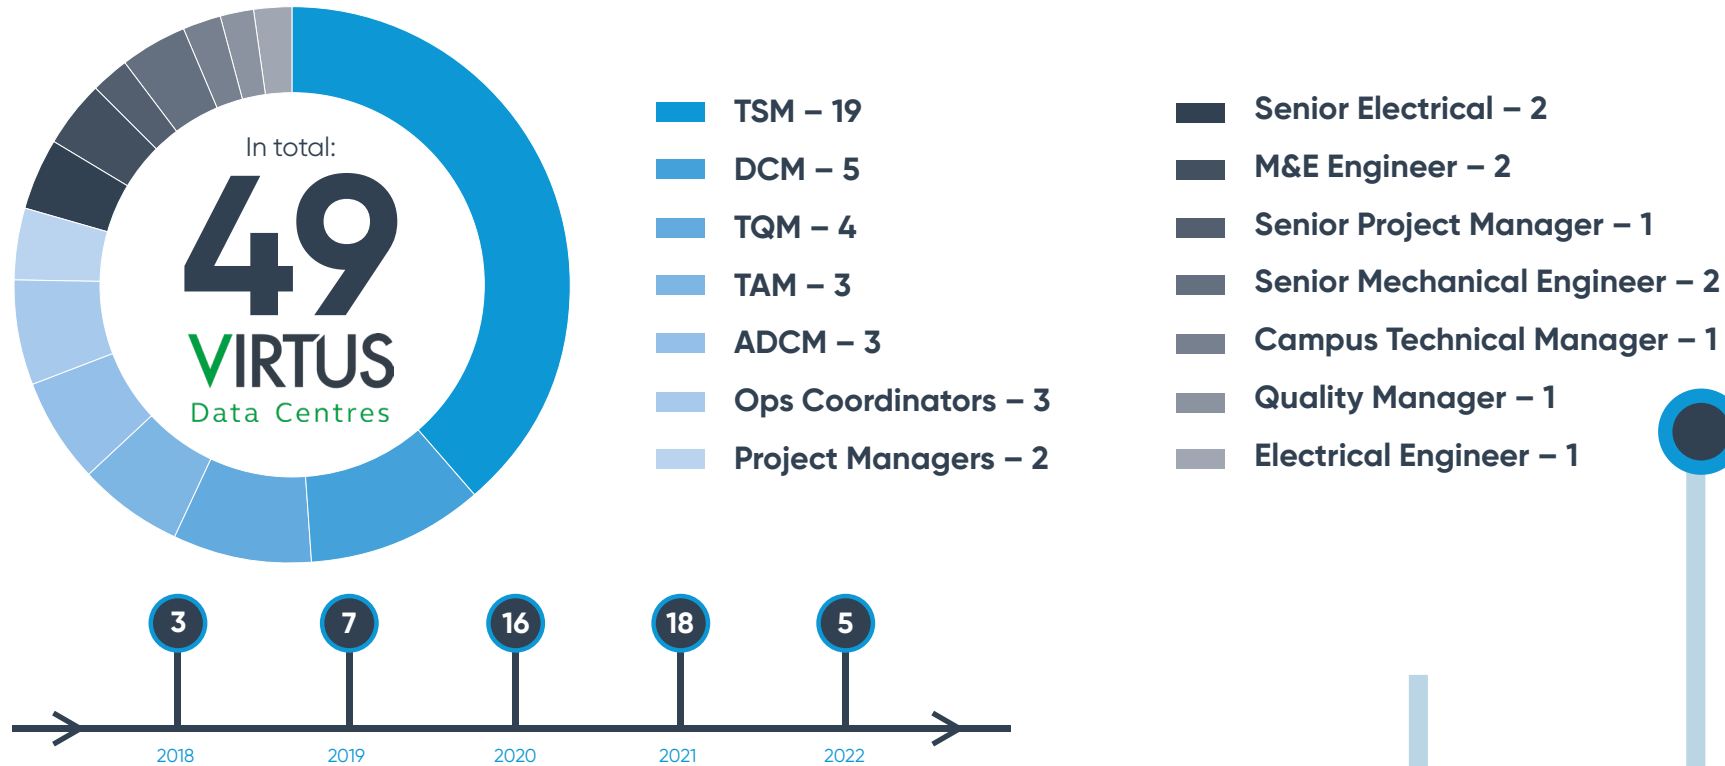

Case study of partnership with Virtus

Total placements since 2018:

"I've worked with Clear Engineering and James over the past few years. I've always been pleased with the service I've received and calibre of candidates I've hired through James."

Simon Anderson -VP Construction and Projects, VIRTUS Data Centres