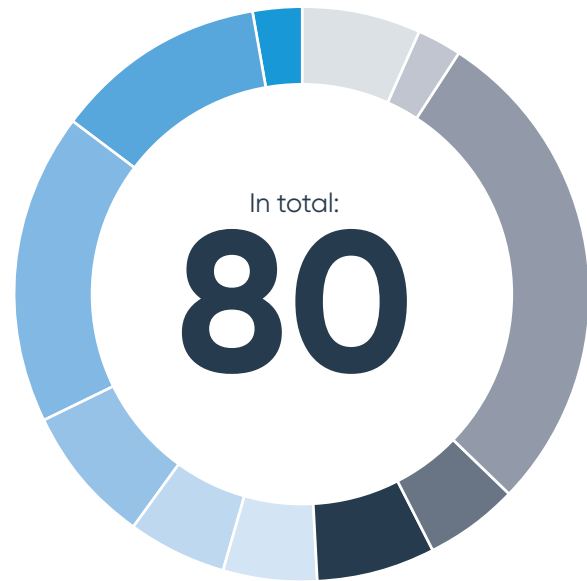

Case study of DC Construction

Total placements since 2020:

Winthrop Technologies - 28

Dornan Engineering - 25

Jones Engineering - 27